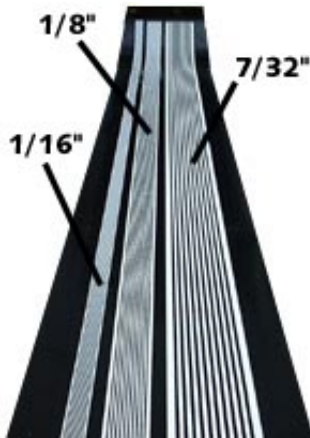

SmarTrac™ Ultra Long Tracking

Ultra Long Tracking

- Tested to perform up to 150 feet. The SmarTrac™ drive system uses revolutionary technology to optimize plot accuracy.
- The SmarTrac™ uses servo motors that are more accurate and powerful to achieve speed and pull heavy-long plots.
- Loading vinyl is easier than ever.
- Pinchwheels are movable over the entire cutting surface (platen) to handle scraps of any size.
- The red cutting slot in the front of the cutting surface (platen) makes it easy to trim jobs squarely after cutting is finished. Even a standard envelope cutter will nicely trim the vinyl when a job is complete.

Consistant Results

- Weed borders align and sharp corners close even on the most demanding jobs.